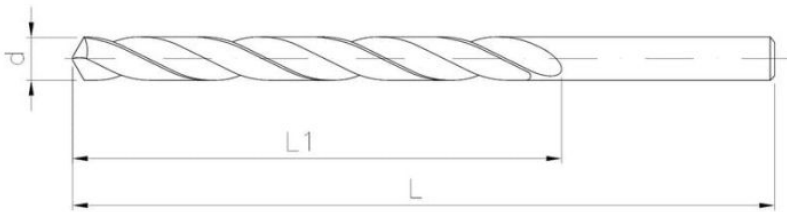

???????????? ???? ?

+48 58 55 40 410

Standards:

DIN 338

PN-M 59601

???????? (????????):

КРЕБЕЖ
БЕЗ
ПОКРЫТИЯ

???????

Material index	d [mm]	L [mm]	L1 [mm]	Вид	Brand
6701006024FESS	0.6	24	7	Premium	Festa
6701008030FESS	0.8	30	10	Premium	Festa
6701010034FESS	1.0	34	12	Premium	Festa
6701010034S	1.0	34	12	Medium	Praktik
6701015040FESS	1.5	40	18	Premium	Festa
6701020049FESS	2.0	49	24	Premium	Festa
6701020049MRPS	2.0	49	24	Premium	Praktik
6701020049S	2.0	49	24	Medium	Praktik
6701025057FESS	2.5	57	30	Premium	Festa
6701025057MRPS	2.5	57	30	Premium	Praktik
6701025057S	2.5	57	30	Medium	Praktik
6701027061FESS	2.7	61	33	Premium	Festa
6701030061FESS	3.0	61	33	Premium	Festa
6701030061MRPS	3.0	61	33	Premium	Praktik
6701030061S	3.0	61	33	Medium	Praktik
6701032065FESS	3.2	65	36	Premium	Festa
6701032065S	3.2	65	36	Medium	Praktik
6701035070FESS	3.5	70	39	Premium	Festa
6701035070MRPS	3.5	70	39	Premium	Praktik
6701035070S	3.5	70	39	Medium	Praktik