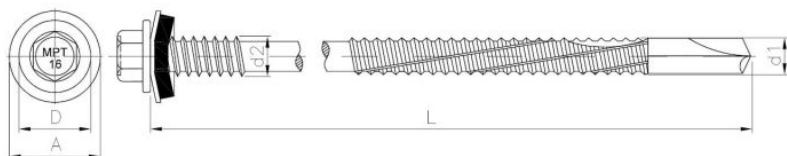

????????

Material index	d1 [mm]	d2 [mm]	L [mm]	D [mm]	A [mm]
5219063105A19H10S	6.3	7.0	105	13.0	19
5219063125A19H10S	6.3	7.0	125	13.0	19
5219063145A19H10S	6.3	7.0	145	13.0	19
5219063165A19H10S	6.3	7.0	165	13.0	19
5219063195A19H10S	6.3	7.0	195	13.0	19
5219063205A19H10S	6.3	7.0	205	13.0	19
5219063245A19H10S	6.3	7.0	245	13.0	19