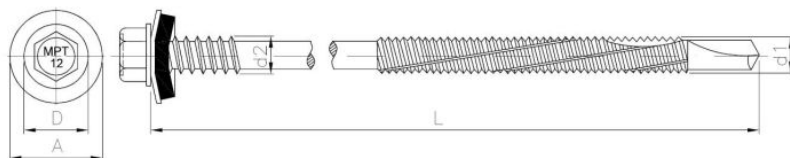

?????????

Material index	d1 [mm]	d2 [mm]	L [mm]	D [mm]	A [mm]
5217055115A19H10S	5.5	6.3	115	11	19
5217055135A19H10S	5.5	6.3	135	11	19
5217055155A19H10S	5.5	6.3	155	11	19
5217055175A19H10S	5.5	6.3	175	11	19
5217055195A19H10S	5.5	6.3	195	11	19
5217055215A19H10S	5.5	6.3	215	11	19
5217055235A19H10S	5.5	6.3	235	11	19
5217055285A19H10S	5.5	6.3	285	11	19