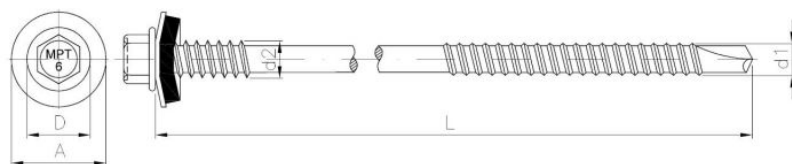

????????

Material index	d1 [mm]	d2 [mm]	L [mm]	D [mm]	A [mm]
5215055065A19H10S	5.5	6.3	65	11	19
5215055085A19H10S	5.5	6.3	85	11	19
5215055105A19H10S	5.5	6.3	105	11	19
5215055125A19H10S	5.5	6.3	125	11	19
5215055155A19H10S	5.5	6.3	155	11	19
5215055175A19H10S	5.5	6.3	175	11	19
5215055205A19H10S	5.5	6.3	205	11	19
5215055235A19H10S	5.5	6.3	235	11	19
5215055275A19H10S	5.5	6.3	275	11	19