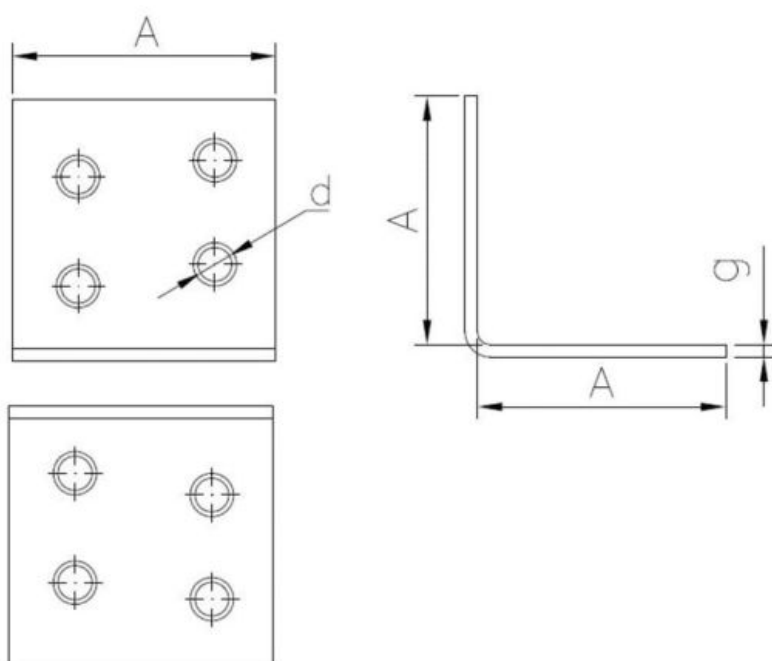

???????

Material index	Oznaczenie	A [mm]	d [mm]
6208KS01030030030S	KS1	30	4 x Ø4.5
6208KS02040040040S	KS2	40	4 x Ø4.5
6208KS03060060060S	KS3	60	8 x Ø4.5